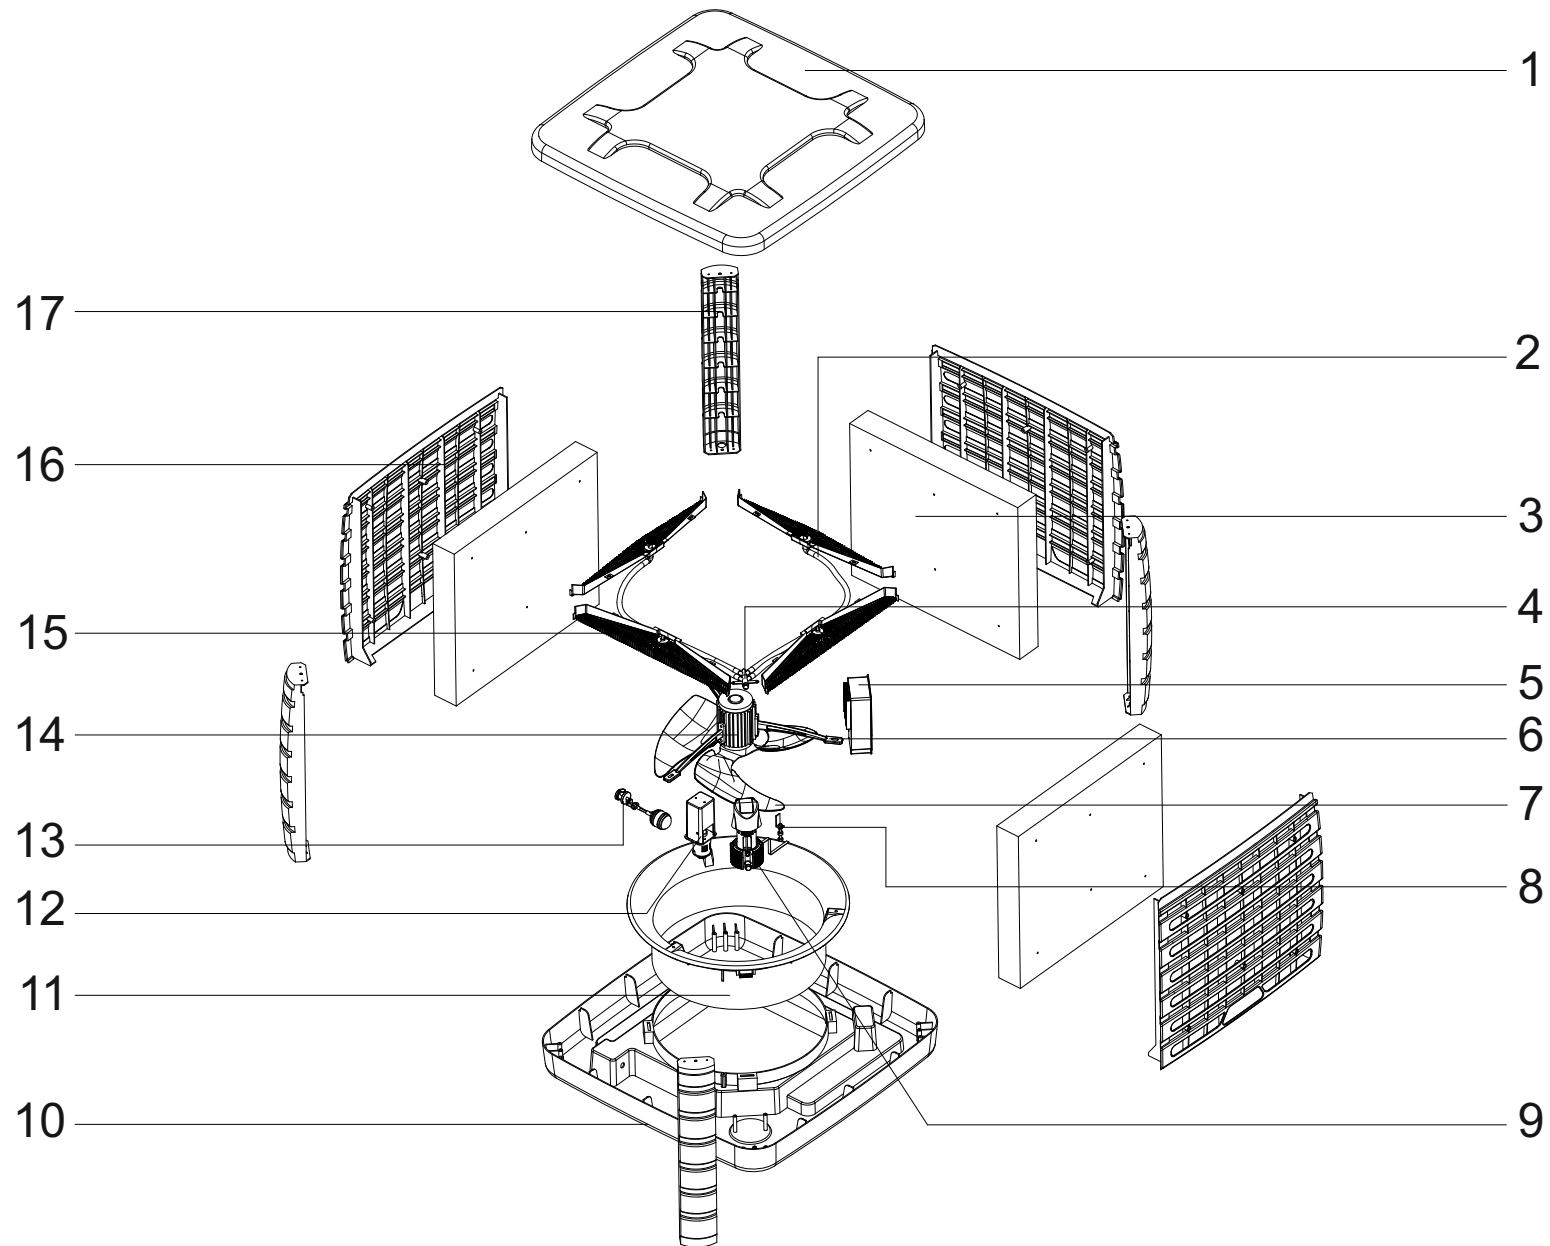

MODEL BCF 230AB

UNIT 1

ILLUSTRATED PARTS BREAKDOWN

Until Serial Number: 76G3600001

Rev. - - Feb. 2016

MODEL BCF 230AB

UNIT 2

PARTS LIST

Pos.	Code N°	Description	Rev. - - Feb. 2016
1	4140.823	TOP PANEL	
2	4140.841	WATER PIPE	
3	4140.826	COOLING PAD	
4	4140.838	WATER PIPE 5 WAY	
5	4140.834	CONTROL BOX	
6	4140.844	MOTOR SUPPORT	
7	4140.840	FAN	
8	4140.846	WATER LEVEL SENSOR	
9	4140.842	WATER PUMP	
10	4140.836	BOTTOM TANK	
11	4140.837	AIR DUCT	
12	4140.845	DRAIN VALVE	
13	4140.843	INLET VALVE	
14	4140.833	MOTOR	
15	4140.824	WATER DIFFUSER	
16	4140.825	SIDE PANEL	
17	4140.835	CORNER	
	4140.847	REMOTE CONTROL	
	4140.848	LCD TOUCH PANEL	
	4140.961	AIR FILTER (WITH MAGNET)	

UNIT 2

RECOMMENDED SPARE PARTS

Pos.	Code N°	Description	Rev. - - Feb. 2016
3	4140.826	COOLING PAD	
5	4140.834	CONTROL BOX	
7	4140.840	FAN	
8	4140.846	WATER LEVEL SENSOR	
9	4140.842	WATER PUMP	
14	4140.833	MOTOR	
	4140.847	REMOTE CONTROL	
	4140.848	LCD TOUCH PANEL	
	4140.961	AIR FILTER (WITH MAGNET)	